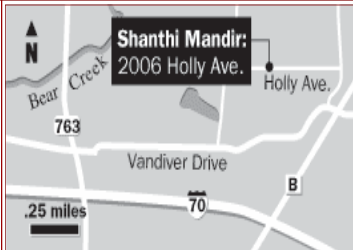

Deepavali Lakshmi puja

Please join us to celebrate
Deepavali at Shanthi Mandir
6:30 - 8:00 p.m.
Friday
November 9, 2007

The Program

- ❖ **Lamp Lighting**
- ❖ **Planned program of Shlokas and Music**
- ❖ **Lakshmi Ashtotram**
- ❖ **Lakshmi Sahasranamam and Pushpaanjali**
- ❖ **Open prayers/Songs**
- ❖ **Aarti**
- ❖ **Prasad**
- ❖ **Distribution of Fireworks**

Please visit our web site and send us your e-mail address if you would like to be included on the **Friends of the Mandir** distribution list to receive timely program notices.

Directions:

Take Exit 127 on Interstate 70, Head north on Rangeline Street, Right at first traffic light on Vandiver Drive, Left on Parker Street, Right on Holly Avenue, Shanthi Mandir sign will be visible on the right after 5-6 homes.