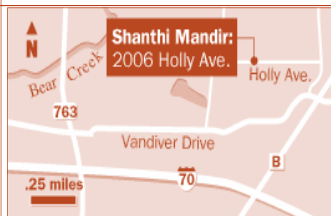

Please visit our web site and send us your e-mail address if you would like to be included on the **Friends of the Mandir** distribution list to receive timely program notices.

Directions:

Take Exit 127 on Interstate 70, Head north on Rangeline Street, Right at first traffic light on Vandiver Drive, Left on Parker Street, Right on Holly Avenue, Shanthy Mandir sign will be visible on the right after 5-6 homes.

Shanthy Mandir

Hindu Temple and Community Center
of Mid-Missouri (HTCC)

2006 Holly Avenue, Columbia, MO 65202-2043

<http://shanthimandir.missouri.org>, (573) 814-1AUM (286)