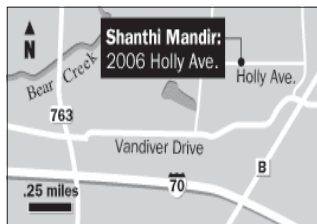

Directions:

Take Exit 127 on Interstate 70,
Head north on Rangeline Street,
Right at first traffic light on
Vandiver Drive, Left on Parker
Street, Right on Holly Avenue,
Shanthy Mandir sign will be visi-
ble on the right after 5-6 homes.