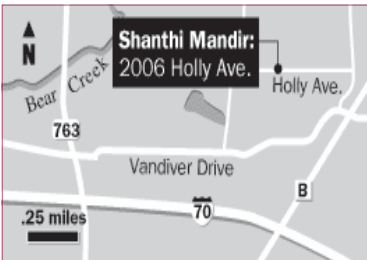

Swarnanjali

A Classical Thanksgiving

Shanthi Mandir

2006 Holly Avenue

<http://shanthimandir.missouri.org>

(573) 814-1286

Directions:

Take Exit 127 on Interstate 70, Head north on Rangeline Street, Right at first traffic light on Vandiver Drive, Left on Parker Street, Right on Holly Avenue, Shanthi Mandir sign-board will be visible on the right after 5-6 homes.

Saturday
November 25, 2006
5:00 - 8:00 p.m.

What is in a name? Swarnanjali

The seven-note scale of Indian classical music is called "swar" and "anjali" is a dedicated offering. So then, join us for this melodious giving of thanks by talented musicians from our community! The get-together in an informal setting will allow music lovers to enjoy the vocal and instrumental offerings with friends and family. The concert is free and open to the public. Light refreshments will be served.